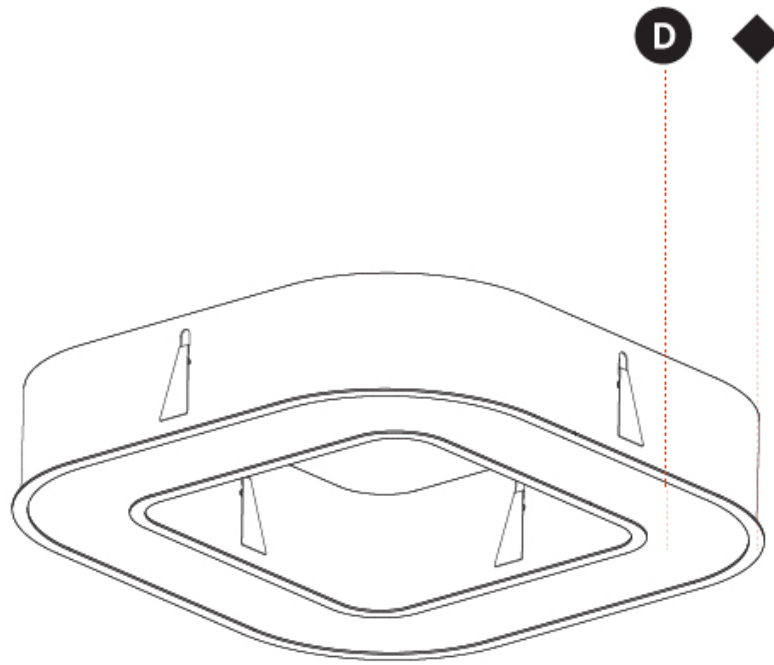

GLORIOUS QUANTUM RECESSED

A37561-

PROJECT _____

TYPE _____

SPECIFIER _____

QUANTITY _____

DATE _____

A