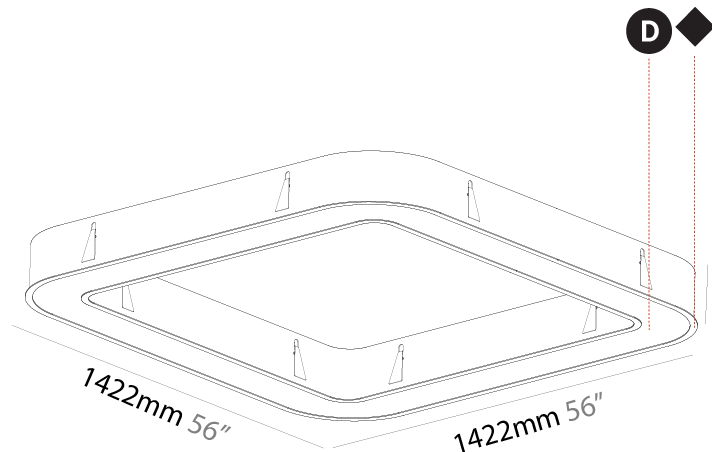

GENERAL

Series: Glorious
Subseries: Glorious Quantum
Brand: Prolicht
Division: Architectural
Mounting Type: Recessed
Mounting Location: Ceiling
Subcategory: Ambient

PHYSICAL

Shape: Square
Length (mm): 1422
Length (in): 56
Width (mm): 1422
Width (in): 56
Height (mm): 150
Height (in): 5 7/8
Min. Recessing Depth (mm): 160
Min. Recessing Depth (in): 6 5/16
Light Distribution: Direct
Weight (kg): 21.113
Weight (lbs): 46.45
Diffuser: PMMA - Opal or Micro-Prism
Fixture Finish: SSR / BKV / CWI / CRY / HAB / LAG / UFT / ITA / RUA / RUR / MIC / FTG / MYG / TWT / LOD / PUS / FRO / FUP / KIA / POP / BLS / SPG / MEY / GOH / GUM / CHC / COM / ABZ / JAG / OBR / MOS / ROR
Fixture Material: Aluminum

ELECTRICAL

Lamp Type: LED (Zhaga Standard)
Input Wattage (W): 80
Total Output Wattage (W): 64 / 51.2 (3500K)
Dimming: Non-Dimming / Phase Dimming (120Vac only) / 0-10V Dimming
Driver Included: Yes
Driver Location: Integrated
Driver Type: Constant Current - 120 / 277Vac
Driver Class: Class 2
Input Voltage (V): 120 - 277
Constant Current (MA): 350 / 800 (3500K)

LED

Color Temperature (°K): 3000 / 3500 / 4000
Max. Delivered Lumen (lm): 7380 / 7644 / 7800
CRI: >80 CRI
Efficiency (%): 65
Lamp Life (hrs): 50000

OPTICAL

RATINGS AND CERTIFICATIONS

Certified By: Certified for North American Standards
IP rating: IP20