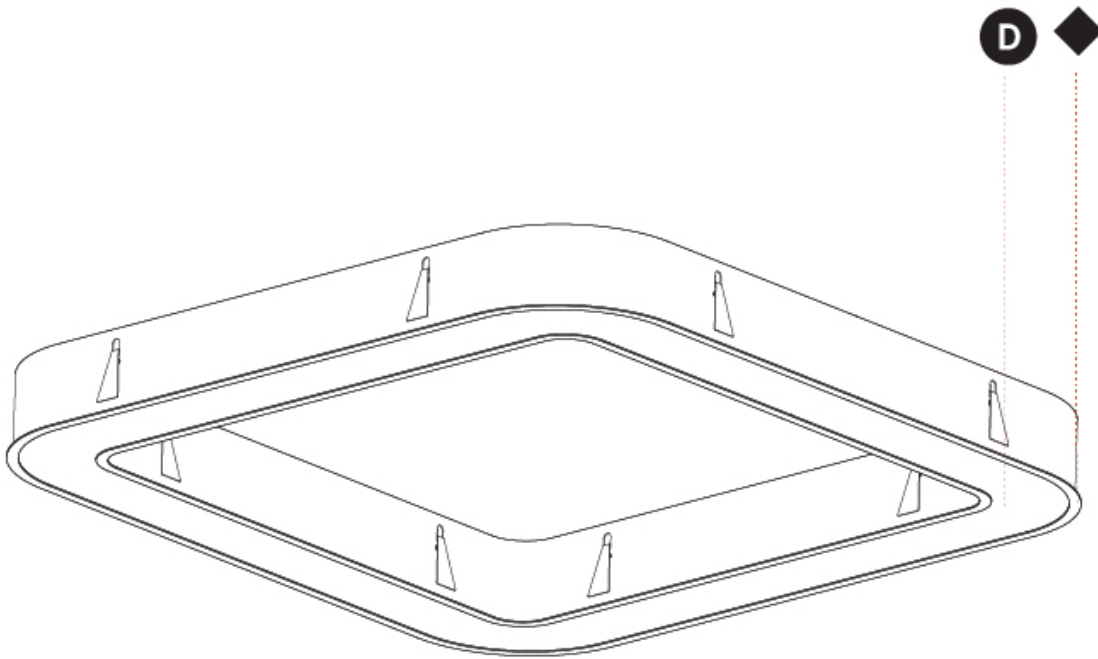

GLORIOUS QUANTUM RECESSED

A37565-

PROJECT	_____
TYPE	_____
SPECIFIER	_____
QUANTITY	_____
DATE	_____