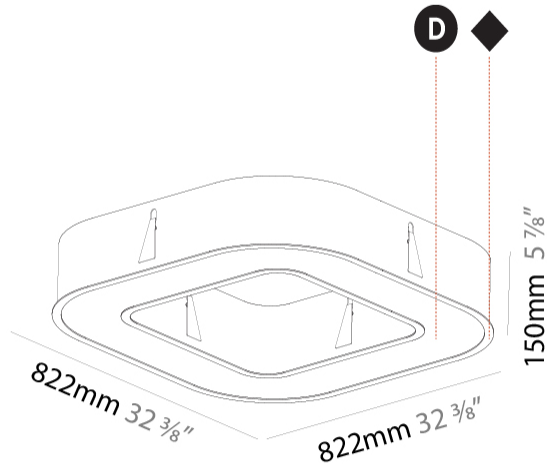

GENERAL

Series: Glorious
Subseries: Glorious Quantum
Brand: Prolicht
Division: Architectural
Mounting Type: Recessed
Mounting Location: Ceiling
Subcategory: Ambient

PHYSICAL

Shape: Square
Length (mm): 822
Length (in): 32 3/8
Width (mm): 822
Width (in): 32 3/8
Height (mm): 150
Height (in): 5 7/8
Min. Recessing Depth (mm): 160
Min. Recessing Depth (in): 6 5/16
Light Distribution: Direct
Weight (kg): 10.55
Weight (lbs): 23.21
Diffuser: PMMA - Opal or Micro-Prism
Fixture Finish: SSR / BKV / CWI / CRY / HAB / LAG / UFT / ITA / RUA / RUR / MIC / FTG / MYG / TWT / LOD / PUS / FRO / FUP / KIA / POP / BLS / SPG / MEY / GOH / GUM / CHC / COM / ABZ / JAG / OBR / MOS / ROR
Fixture Material: Aluminum

ELECTRICAL

Lamp Type: LED (Zhaga Standard)
Input Wattage (W): 40
Total Output Wattage (W): 32 / 25.6 (3500K)
Dimming: Non-Dimming / Phase Dimming (120Vac only) / 0-10V Dimming
Driver Included: Yes
Driver Location: Integrated
Driver Type: Constant Current - 120 / 277Vac
Driver Class: Class 2
Input Voltage (V): 120 - 277
Constant Current (MA): 350 / 800 (3500K)

LED

Color Temperature (°K): 3000 / 3500 / 4000
Max. Delivered Lumen (lm): 3690 / 3822 / 3900
CRI: >80 CRI
Efficiency (%): 65
Lamp Life (hrs): 50000

OPTICAL

RATINGS AND CERTIFICATIONS

Certified By: Certified for North American Standards
IP rating: IP20